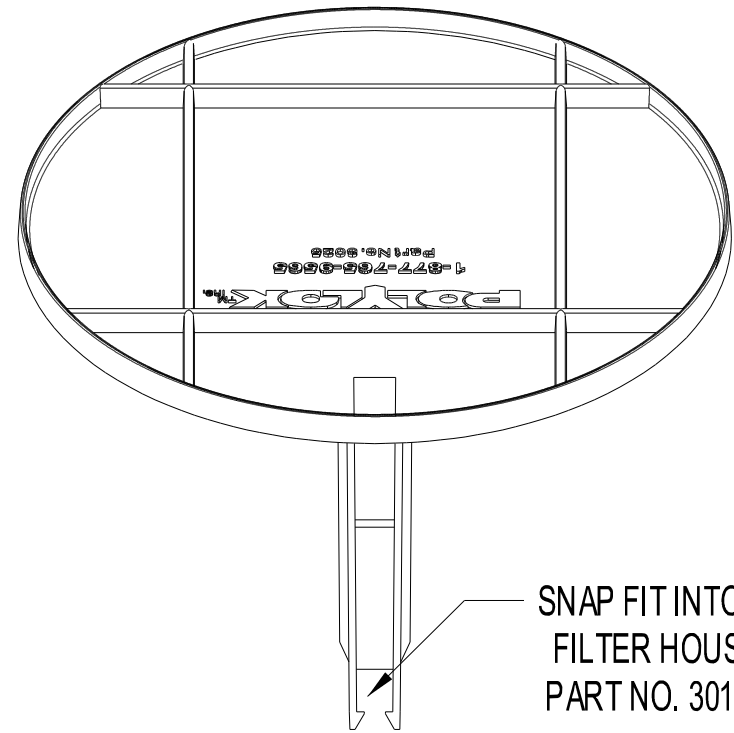

6.00 DIA.

POLYLOK PL-68 GAS DEFLECTOR
PART NO. 3025
MATERIAL - POLYPROPYLENE
COLOR - RED

SNAP FIT INTO POLYLOK
FILTER HOUSING
PART NO. 30142-68