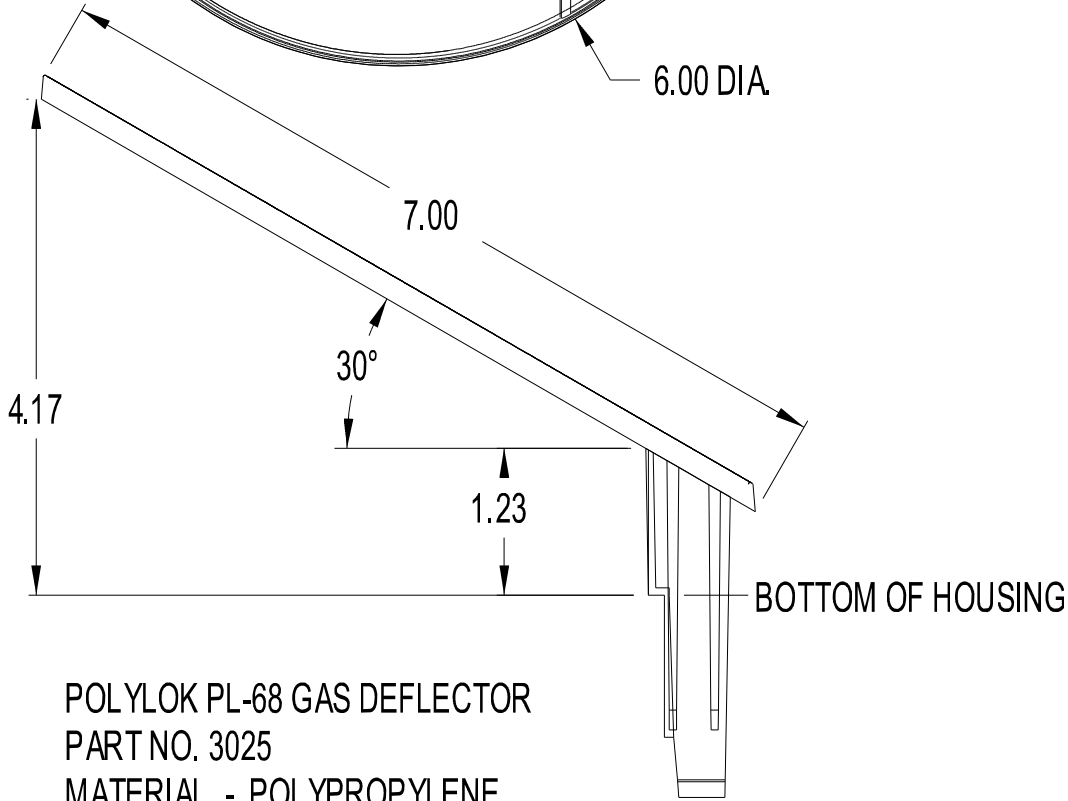

6.00 DIA.

POLYLOK PL-68 GAS DEFLECTOR
PART NO. 3025
MATERIAL - POLYPROPYLENE
COLOR - RED

SNAP FIT INTO POLYLOK
FILTER HOUSING
PART NO. 30142-68