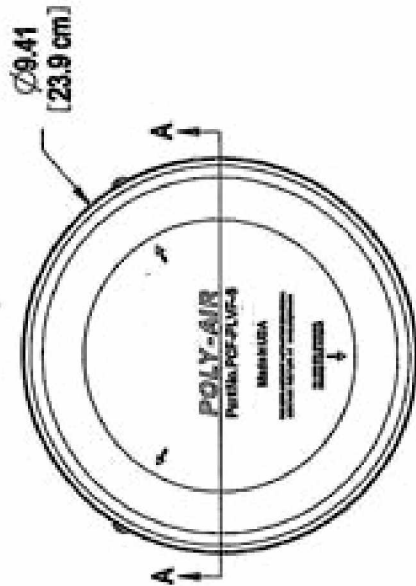

OPTIONAL
4" REDUCER
PART NO. PCF-PLVF-40

6" ACTIVATED CHARCOAL
ROOF VENT FILTER
PART NO. PCF-PLVF-6
MATERIAL - ABS/PVC
COLOR - BLACK

REX-BAC-T[®]
technologies

Website: www.rex-bac-t.com

Telephone: (888) 886-1461