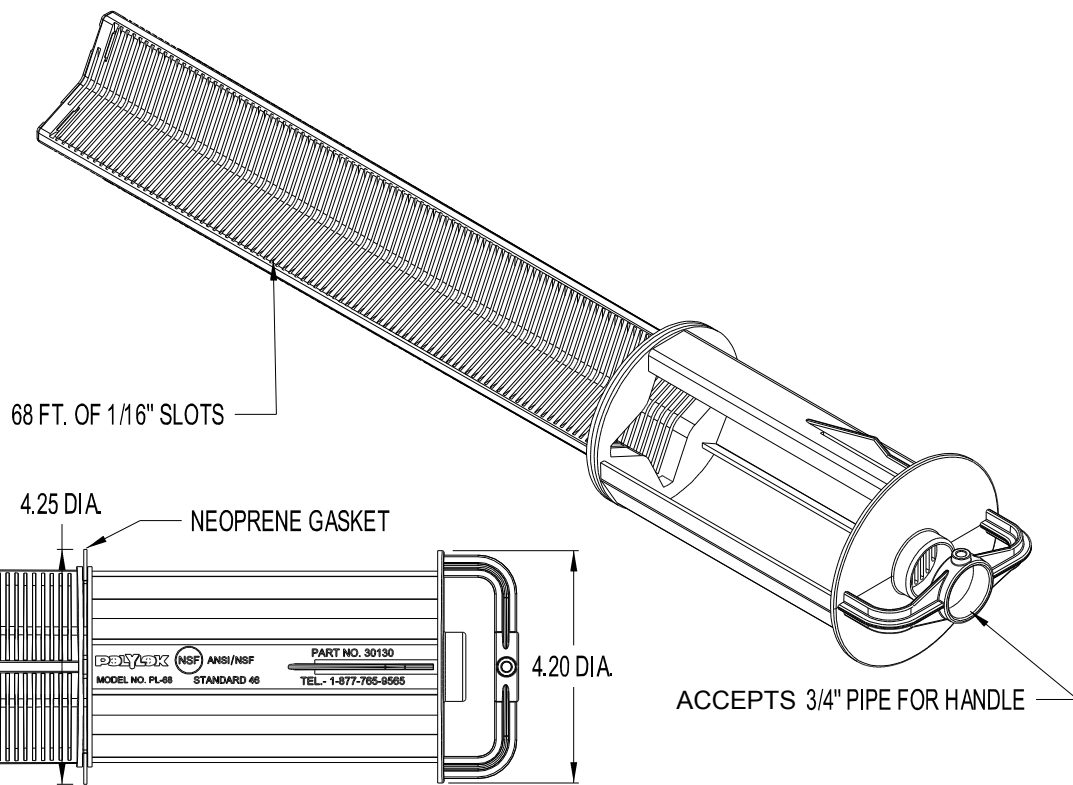

SECTION A-A

PL-68 FILTER CARTRIDGE  
PART NO. - 30130  
MATERIAL - POLYPROPYLENE